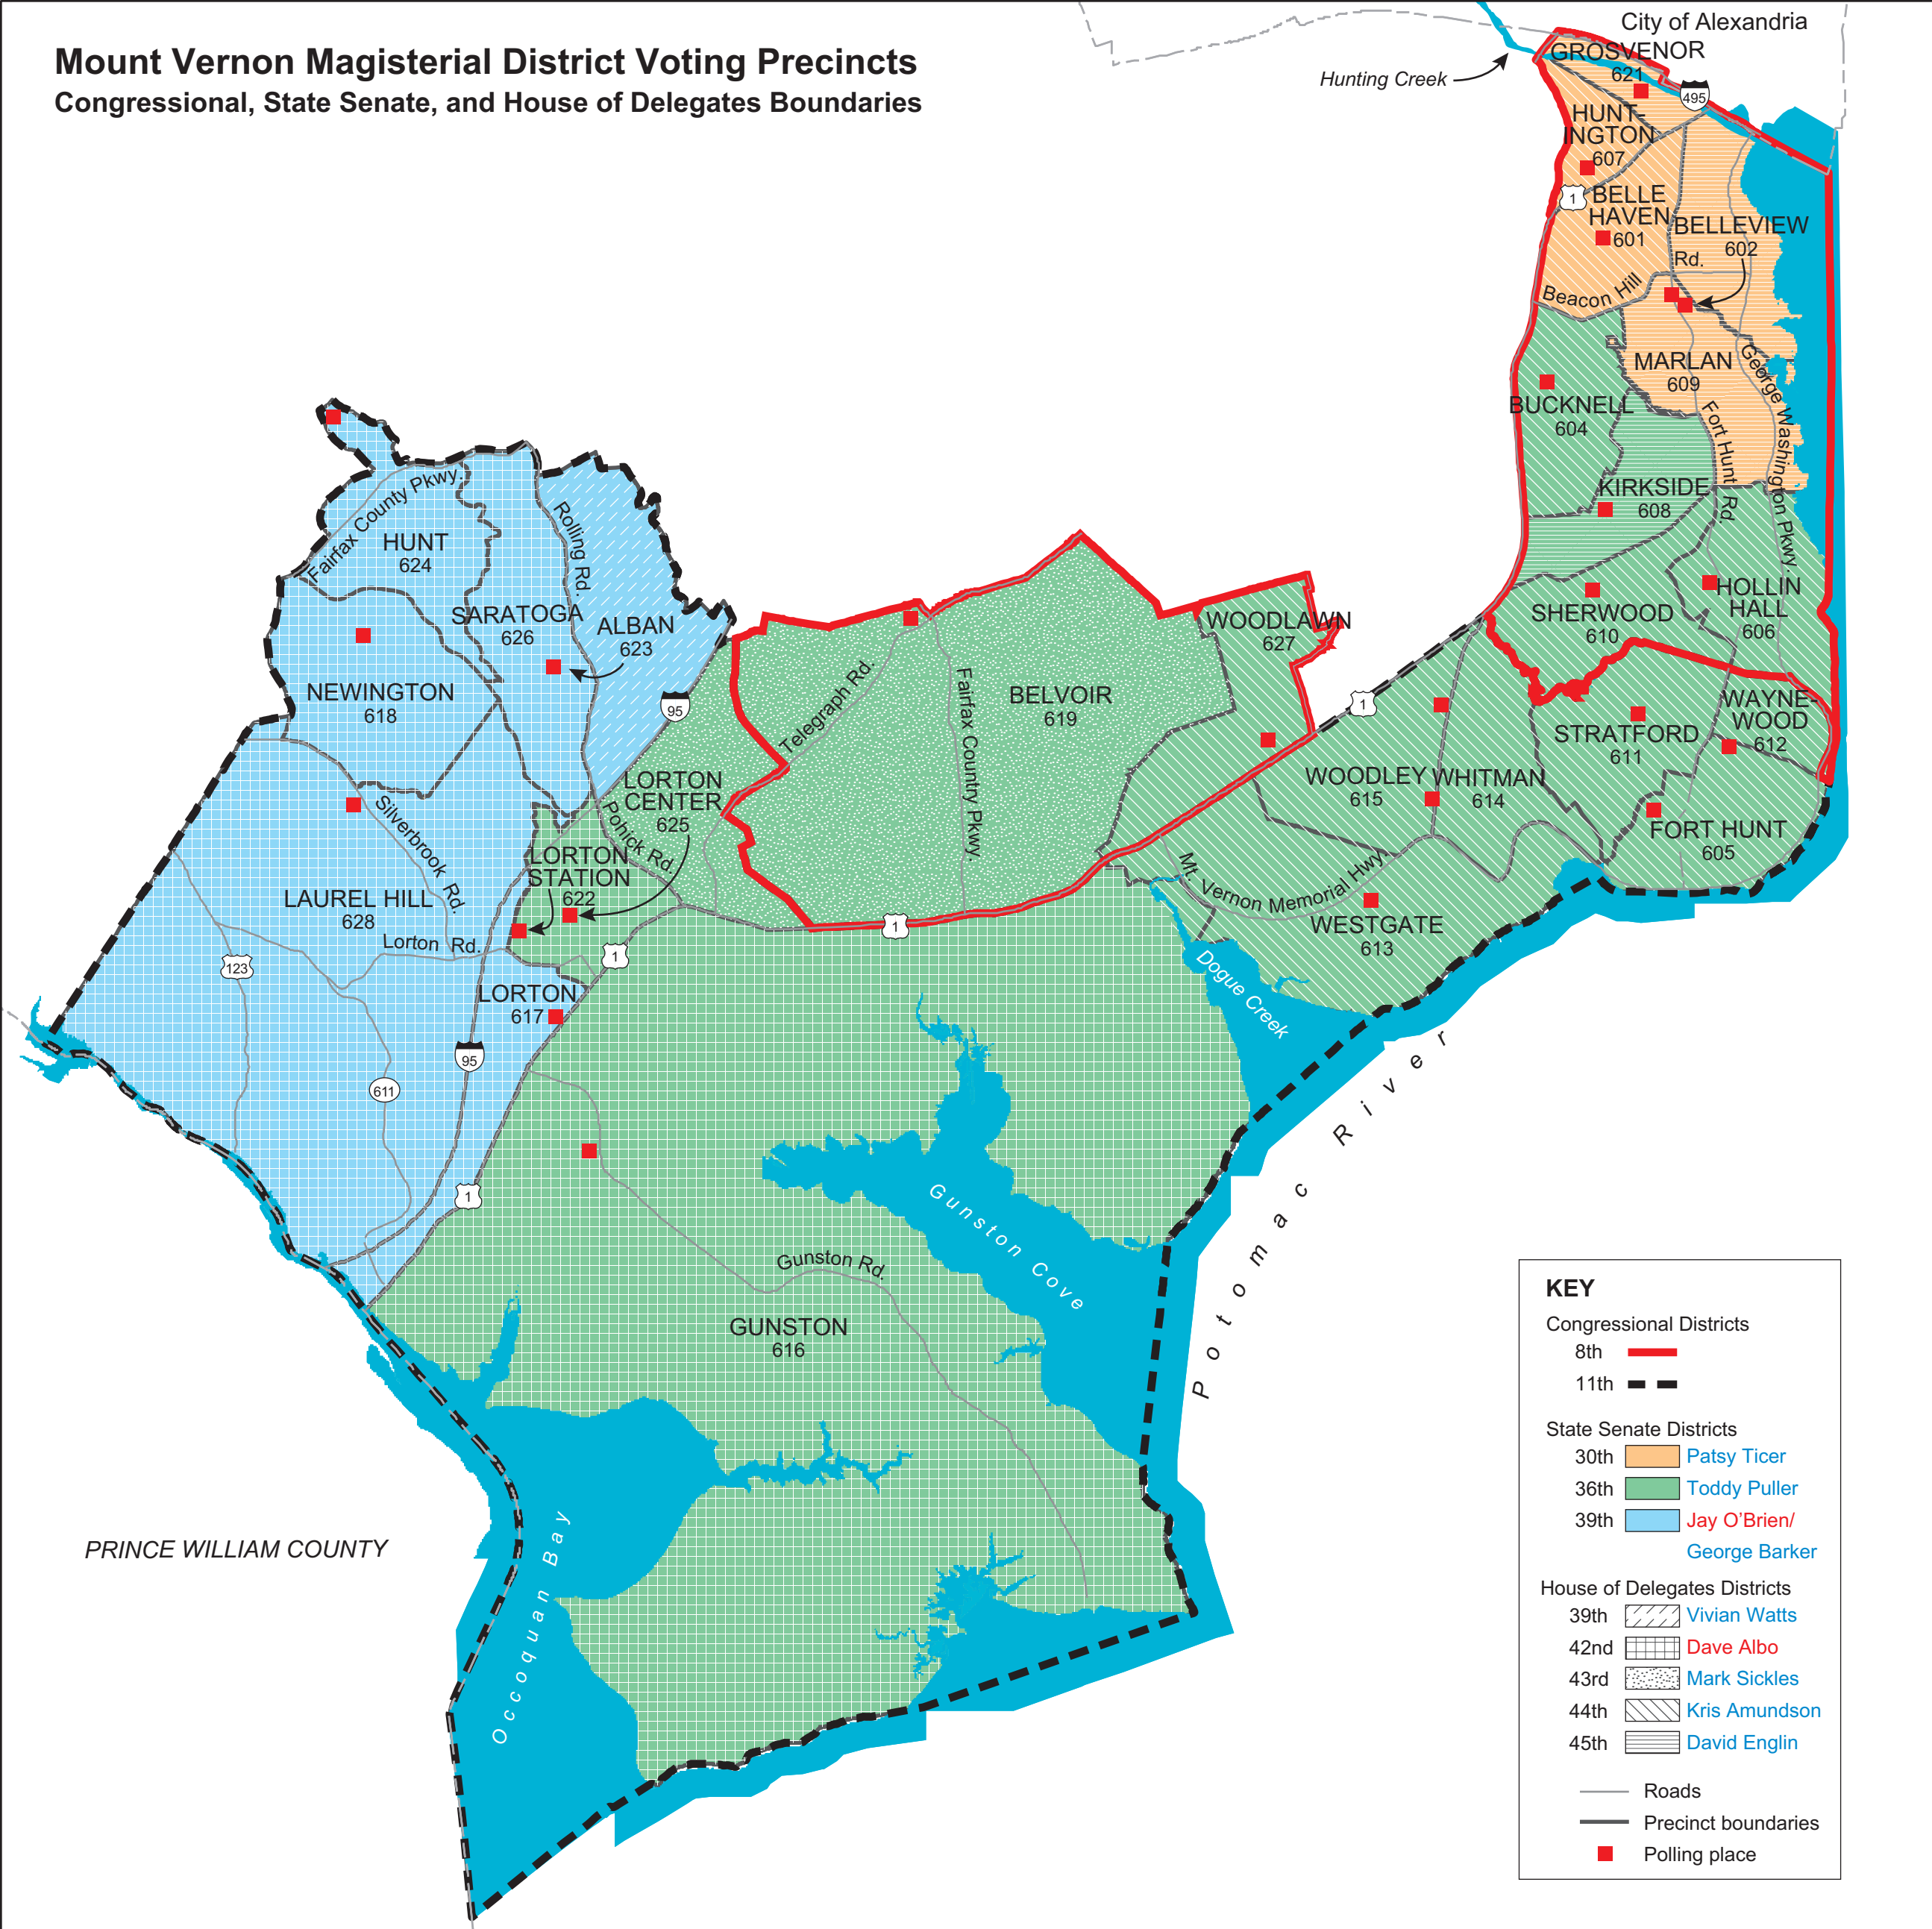

Mount Vernon Magisterial District Voting Precincts

Congressional, State Senate, and House of Delegates Boundaries

KEY	
Congressional Districts	
8th	
11th	
State Senate Districts	
30th	Patsy Ticer
36th	Toddy Puller
39th	Jay O'Brien/ George Barker
House of Delegates Districts	
39th	Vivian Watts
42nd	Dave Albo
43rd	Mark Sickles
44th	Kris Amundson
45th	David Englin
	Roads
	Precinct boundaries
	Polling place